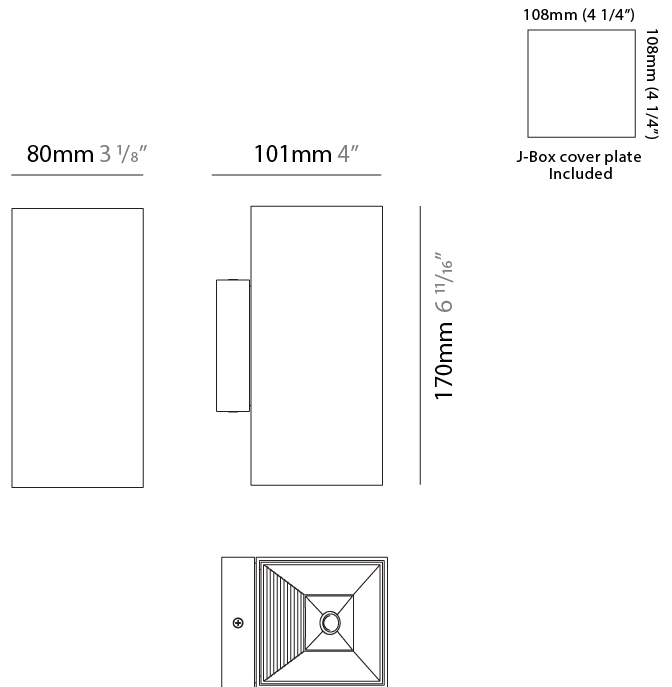

DAU SINGLE SURFACE

D93152R9-

base number   Finish
Options

PROJECT	_____
TYPE	_____
SPECIFIER	_____
QUANTITY	_____
DATE	_____

1. To build a product code in our configurator select the specify button on the base model # product page
2. To build a manual product code on this datasheet choose from the options listed below in blue font and add the suffix to the base model #

GENERAL

Series: Dau _____
Subseries: Dau Single _____
Brand: Milan _____
Division: Design _____
Mounting Type: Surface _____
Mounting Location: Wall _____
Subcategory: Up/Down Light _____

PHYSICAL

Shape: Rectangle _____
Length (mm): 80 _____
Length (in): 3 1/8 _____
Height (mm): 170 _____
Height (in): 6 11/16 _____
Extension (mm): 101 _____
Extension (in): 4 _____
Light Distribution: Direct / Indirect _____
Fixture Finish: BAL / MWL / BSL _____
Fixture Material: Extruded Aluminum _____

ELECTRICAL

Lamp Type: LED _____
Input Wattage (W): 14 _____
Dimming: Electronic Low Voltage Dimming _____
Input Voltage (V): 120Vac Direct Line _____

LED

Number of LEDs: 2 _____
Color Temperature (°K): 3000 _____
Max. Delivered Lumen (lm): 1330 _____
CRI: >90 CRI _____
Lamp Life (hrs): 50000 _____

OPTICAL

RATINGS AND CERTIFICATIONS

Certified By: Certified for North American Standards _____
IP rating: IP44 _____