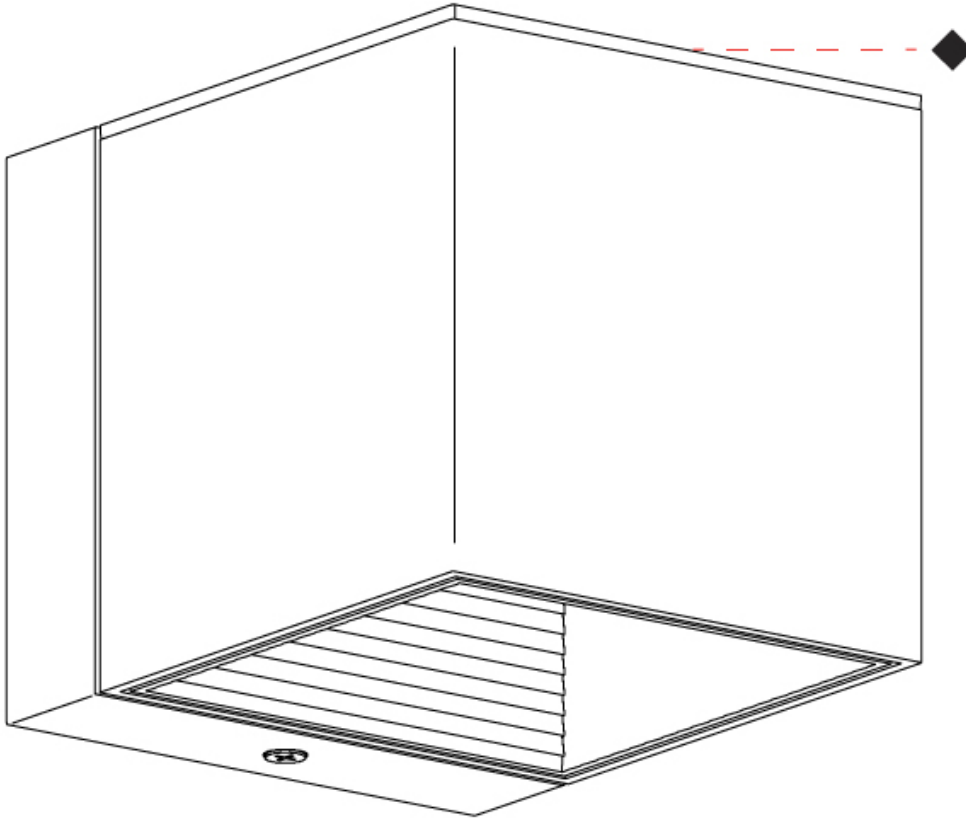

DAU SINGLE SURFACE

D93239-

PROJECT _____

TYPE _____

SPECIFIER _____

QUANTITY _____

DATE _____

D